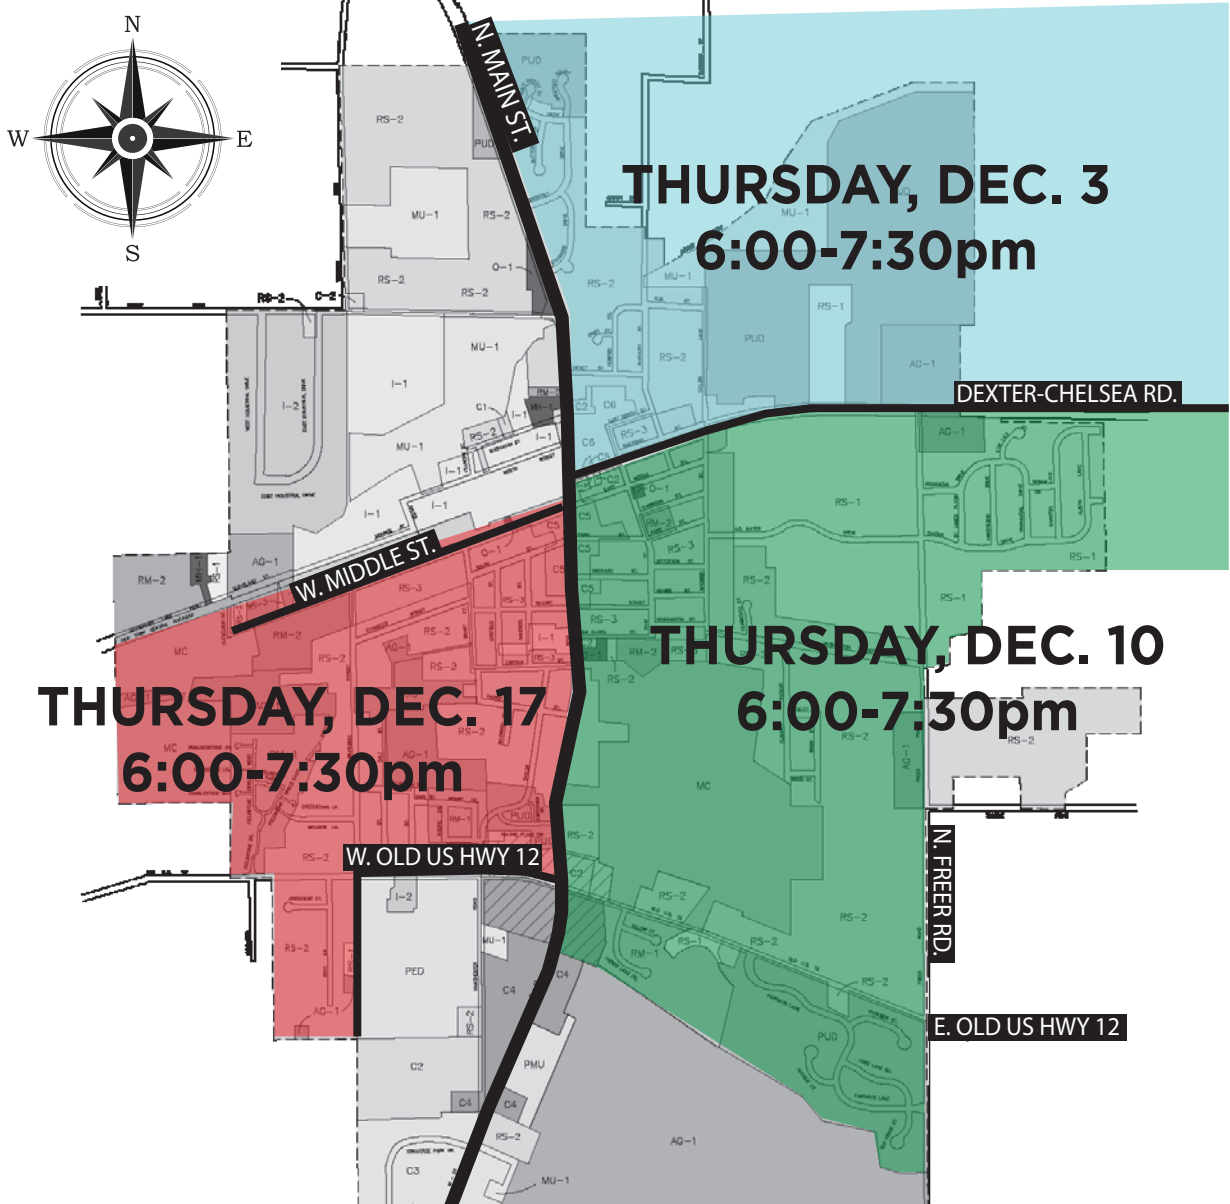

HOMETOWN HOLIDAY

Santa's Neighborhood Drive-Thru

THURSDAYS Dec. 3, 10, 17

6:00-7:30 PM

Throughout December, the City of Chelsea will be decked in holiday splendor to warm the hearts of our residents and visitors and to put us in the holiday spirit.

This year Chelsea Festivals & Events, and Chelsea Area Chamber of Commerce have re-imagined events to follow safe social distancing measures.

“Santa's Neighborhood Drive-Thru”

The Chelsea Area Fire Department will escort Santa through City of Chelsea neighborhoods, wishing everyone a very Merry Christmas. Chelsea residents will be able to wave to Santa from their homes, driveways, or parked vehicles.

Be Merry & Safe

- We recommend waving from a window in your home or vehicle
- When outside, please wear a mask
- Keep safe-social distances of 6-feet
- Please do not stand or play in the streets
- Visit State of Michigan for COVID-19 guidelines and resources
<https://www.michigan.gov/coronavirus/>

Hometown **Holiday** community events at
ChelseaFestivals.com | ChelseaMich.com

HOMETOWN HOLIDAY

Santa's Neighborhood Drive-Thru Map

PRESENTING SPONSOR: RICK TAYLOR REAL ESTATE - REINHART REALTORS

HOMETOWN HOLIDAY